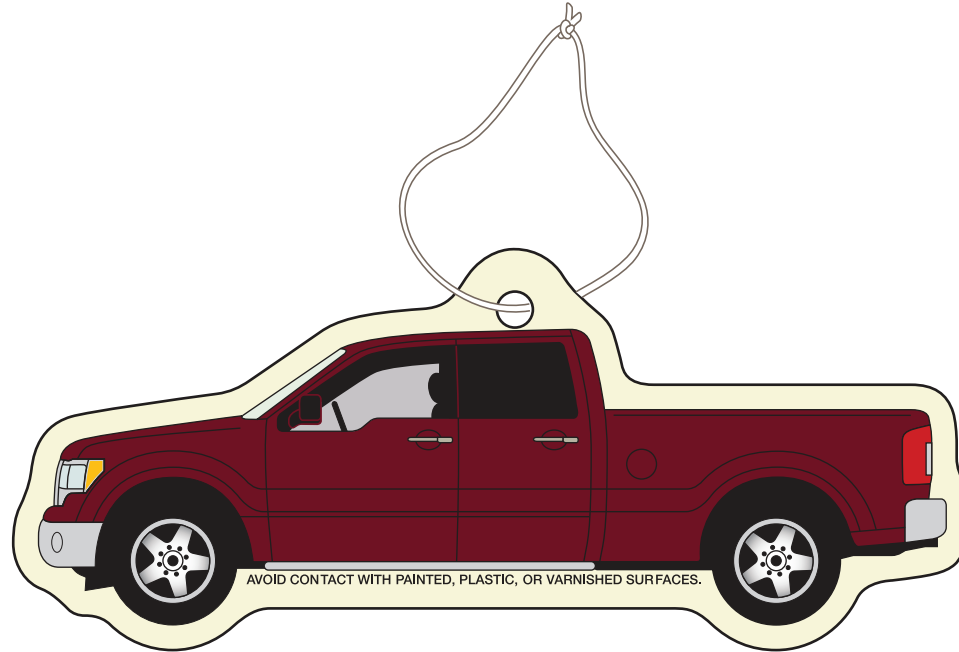

**Pick-Up Truck with tab**  
**Dimensions: 4.98" wide x 2.08" high**  
Specify Body Color or at Art Dept's Discretion

*Where you see  is the air freshener color - approximately Pantone 614 C.  
We do not print white on these items  
Anywhere white is part of your copy the buff color of the item shows through.*